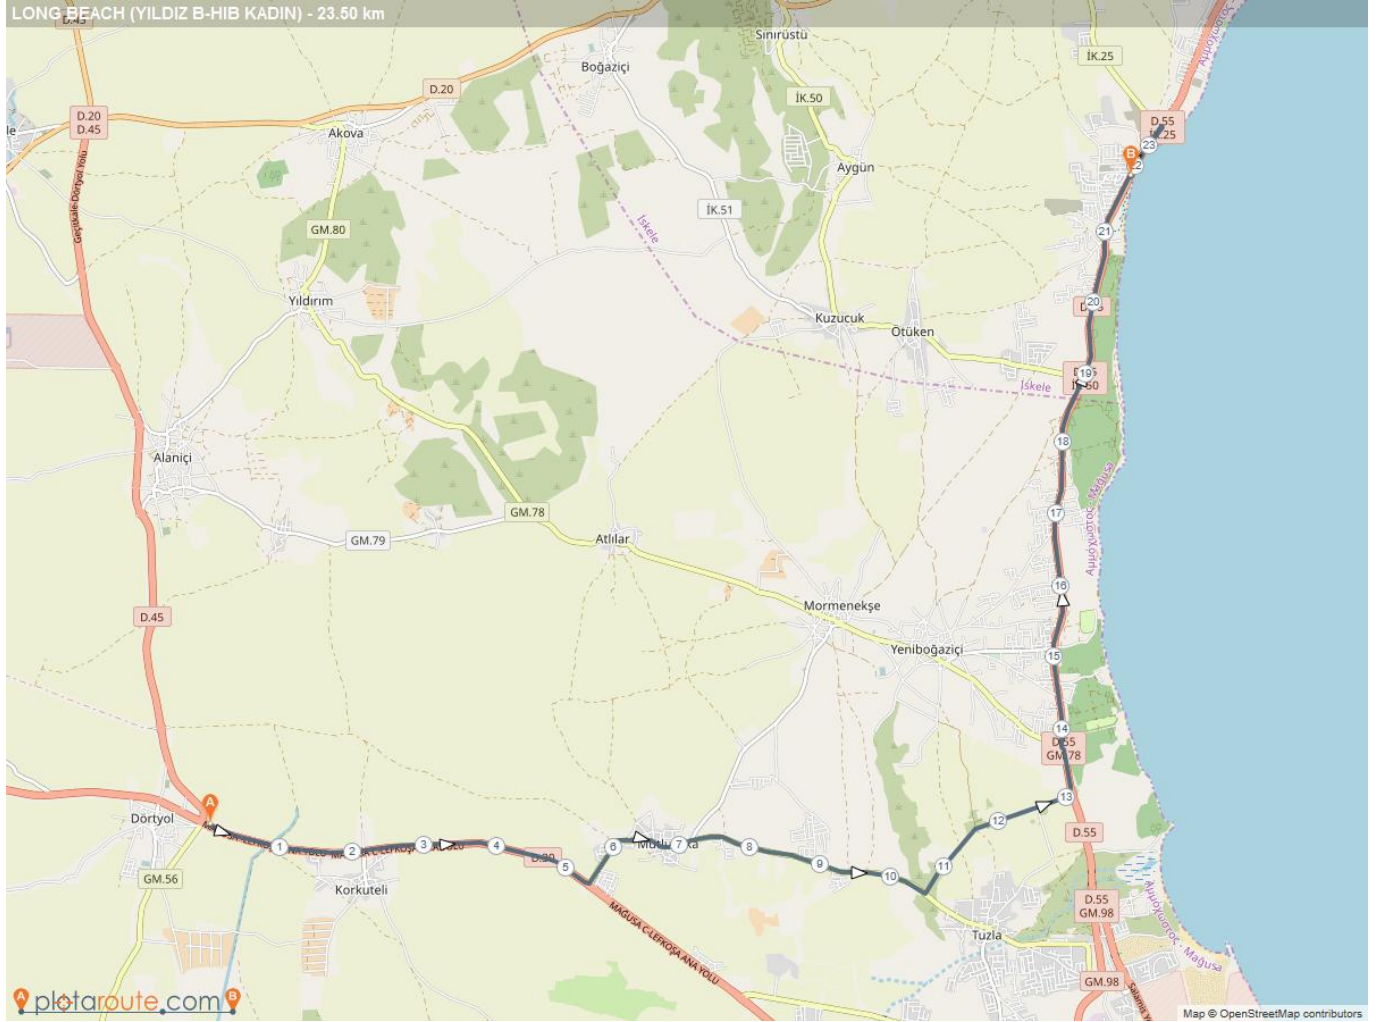

<https://www.plotaroute.com/route/844542>

LONG BEACH (MASTERS - YILDIZ A - BÜYÜK BAYANLAR) - ROUTE PROFILE

Parkur 3: 23,49 km: Yıldız B, HIB Kadın

<https://www.plotaroute.com/route/844555>

LONG BEACH (YILDIZ B-HIB KADIN) - ROUTE PROFILE